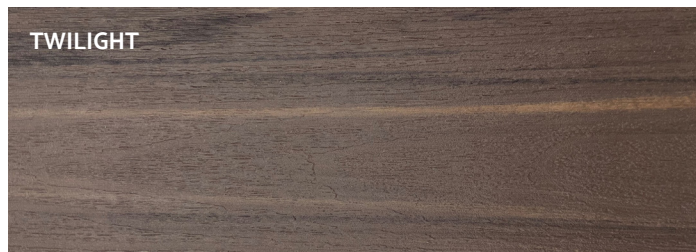

## COLORS

BOURBON

MESA

FIREWOOD

STEEL WOOL

LINEN

TWILIGHT

Color and finish appearance in this catalog may vary in printing. You may ask for a decking sample to take with you at any of our dealers to ensure it fits your color specifications. Visit [WWW.ARMADILLODECK.COM](http://WWW.ARMADILLODECK.COM) to find a dealer near you.

## SOLID DECKING

COLOR	SIZE	CODE
<b>Bourbon</b>	.90" x 5.24" x 20' 6" - 48/pack	90920
<b>Firewood</b>	.90" x 5.24" x 20' 6" - 48/pack	90720
<b>Linen</b>	.90" x 5.24" x 20' 6" - 48/pack	90120
<b>Mesa</b>	.90" x 5.24" x 20' 6" - 48/pack	90320
<b>Steel Wool</b>	.90" x 5.24" x 20' 6" - 48/pack	90220
<b>Twilight</b>	.90" x 5.24" x 20' 6" - 48/pack	90520