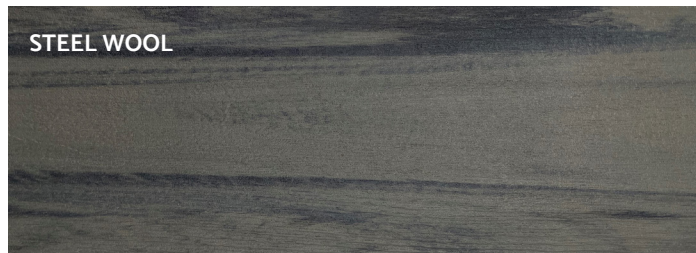

## COLORS

BOURBON

MESA

FIREWOOD

STEEL WOOL

LINEN

TWILIGHT

Color and finish appearance in this catalog may vary in printing. You may ask for a decking sample to take with you at any of our dealers to ensure it fits your color specifications. Visit [WWW.ARMADILLODECK.COM](http://WWW.ARMADILLODECK.COM) to find a dealer near you.